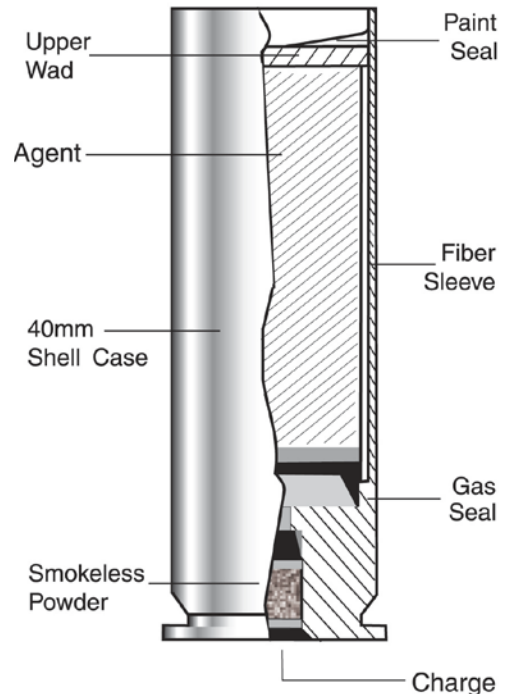

ALL SPECIFICATIONS ARE AVERAGES AND SUBJECT TO CHANGE

The 40mm Muzzle Blast Rounds incorporate an aluminum shell and utilize smokeless powder as the propellant. The 40mm Muzzle Blast Rounds are designed to deliver chemical agents in the immediate area (30 feet) of the grenadier.

The 40mm Muzzle Blast Rounds are widely used as a crowd management solution for the immediate and close deployment of chemical agent. However, it has proven successful during tactical operations.

As a pain compliance round for crowd management, the 40mm Muzzle Blast Rounds are an excellent device for deploying chemical laden powder at close ranges for indoor or outdoor operations. The 40mm Muzzle Blast provides instantaneous emission of chemical agent directly at or on riotous, non-compliant subjects close to the police line or within confined spaces.

As a tactical round, the Muzzle Blast Rounds have been used in operations such as barricaded subjects, room clearing, space denial, and a means of contaminating crawl spaces and attics. The purpose of the Muzzle Blast Rounds is to minimize the risks to all parties through pain compliance, temporary discomfort, and/or incapacitation of potentially violent or dangerous subjects.

It is recommended that the grenadier and all team personnel in the immediate vicinity of deployment utilize protective masks.

WARNING

This product can expose you to chemicals including Lead Salts and Hexavalent Chromium, which are known to the State of California to cause cancer, and Lead Salts, which are known to the State of California to cause birth defects or other reproductive harm. For more information, go to www.P65Warnings.ca.gov.

WARNING: THIS PRODUCT IS TO BE USED ONLY BY AUTHORIZED AND TRAINED LAW ENFORCEMENT, CORRECTIONS, OR MILITARY PERSONNEL. THIS PRODUCT MAY CAUSE SERIOUS INJURY OR DEATH TO YOU OR OTHERS. THIS PRODUCT MAY CAUSE SERIOUS DAMAGE TO PROPERTY. HANDLE, STORE AND USE WITH EXTREME CARE AND CAUTION. USE ONLY AS INSTRUCTED.